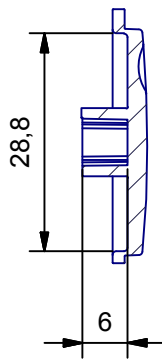

A-A ( 1 : 1 )

Da 0,5 a 3	Oltre 3 fino a 6	Oltre 6 fino a 30	Oltre 30 fino a 120	Oltre 120	
$\pm 0,1$	$\pm 0,1$	$\pm 0,2$	$\pm 0,3$	$\pm 0,5$	
<b>RESERVED PROPERTY</b> The present drawing cannot be reproduced or communicated to 3d parties, even partially, without the authorization of ITALTRONIC Srl. Italtronic reserves to protect its own rights according to the law.		Dimension in mm	SHEET NR. 1 / 1	DRAWING BY Manual modification are not allowed	GENERAL TOLERANCE <b>UNI EN 22768/1</b> <b>Media (m)</b>
Date: 28/03/2013		Replace nr.		Revision description	
Drawed: Rigato N.		Checked: Dalla Montà D.			
Scale:		Drawing nr.			

5 4 3 2 1

Denomination:  
 iTouch Manopola D.30 flat  
 iTouch Handle D.30 flat

**ITALTRONIC S.R.L.**  
 VIA AUSTRIA 25/D 35127  
 PADOVA - ITALY  
[www.italtronic.com](http://www.italtronic.com)

Drawing nr.  
**C-03583-00**