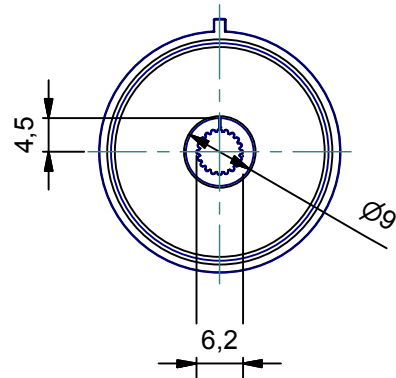

A-A ( 1 : 1 )

Da 0,5 a 3	Oltre 3 fino a 6	Oltre 6 fino a 30	Oltre 30 fino a 120	Oltre 120	
$\pm 0,1$	$\pm 0,1$	$\pm 0,2$	$\pm 0,3$	$\pm 0,5$	
<b>RESERVED PROPERTY</b> The present drawing cannot be reproduced or communicated to 3d parties, even partially, without the authorization of ITALTRONIC Srl. Italtronic reserves to protect its own rights according to the law.		Dimension in mm	SHEET NR. 1 / 1	DRAWING BY Manual modification are not allowed	GENERAL TOLERANCE <b>UNI EN 22768/1</b> <b>Media (m)</b>
Date: 28/03/2013		Replace nr.		Revision description	
Drawed: Rigato N.		Checked: Dalla Montà D.			
Scale:		Drawing nr.			

5 4 3 2 1

Denomination:  
 iTouch Manopola D.30 flat  
 iTouch Handle D.30 flat

**ITALTRONIC S.R.L.**  
 VIA AUSTRIA 25/D 35127  
 PADOVA - ITALY  
[www.italtronic.com](http://www.italtronic.com)

Drawing nr.  
**C-03583-00**