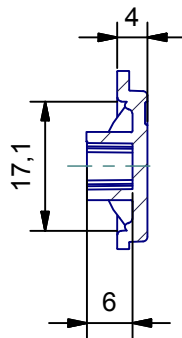

A-A (1:1)

Da 0,5 a 3	Oltre 3 fino a 6	Oltre 6 fino a 30	Oltre 30 fino a 120	Oltre 120	
± 0,1	± 0,1	± 0,2	± 0,3	± 0,5	
RESERVED PROPERTY The present drawing cannot be reproduced or communicated to 3d parties, even partially, without the authorization of ITALTRONIC Srl. Italtronic reserves to protect its own rights according to the law.		Dimension in mm	SHEET NR. 1 / 1	DRAWING BY Manual modification are not allowed	GENERAL TOLERANCE UNI EN 22768/1 Media (m)
Date: 28/03/2013		Replace nr.		Revision description	
Drawed: Rigato N.		Checked: Dalla Montà D.			
Scale:		Denomination:			

5 4 3 2 1

Denomination:
 iTouch Manopola D.20 concava
 iTouch Handle D.20 concave

ITALTRONIC S.R.L.
 VIA AUSTRIA 25/D 35127
 PADOVA - ITALY
www.italtronic.com

Drawing nr.
C-03586-00