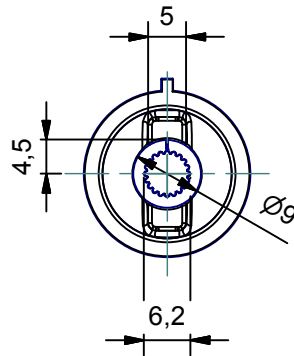

A-A (1:1)

Da 0,5 a 3	Oltre 3 fino a 6	Oltre 6 fino a 30	Oltre 30 fino a 120	Oltre 120	
± 0,1	± 0,1	± 0,2	± 0,3	± 0,5	
RESERVED PROPERTY The present drawing cannot be reproduced or communicated to 3d parties, even partially, without the authorization of ITALTRONIC Srl. Italtronic reserves to protect its own rights according to the law.		Dimension in mm	SHEET NR. 1 / 1	DRAWING BY Manual modification are not allowed	GENERAL TOLERANCE UNI EN 22768/1 Media (m)
Date: 28/03/2013		Replace nr.		Revision description	
Drawed: Rigato N.		Checked: Dalla Montà D.			
Scale:		Denomination:			

5 4 3 2 1

Denomination:
 iTouch Manopola D.20 concava
 iTouch Handle D.20 concave

ITALTRONIC S.R.L.
 VIA AUSTRIA 25/D 35127
 PADOVA - ITALY
www.italtronic.com

Drawing nr.
C-03586-00